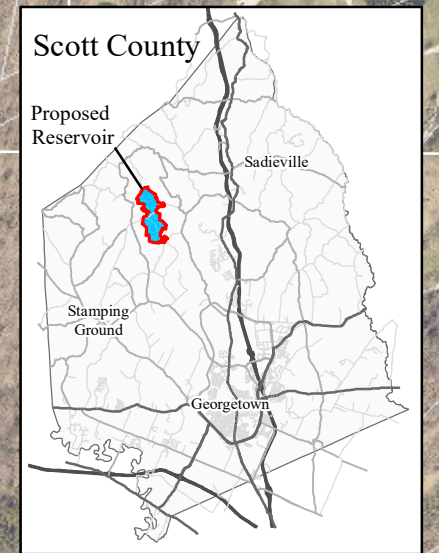

Legend

Skullbuster

KYMBA Trails

- Blue Bike Trail
- Green Bike Trail
- Orange Bike Trail
- Yellow Bike Trail
- Downhill Only
- Horseback Trail
- Contour Line - 50 feet
- Local Roads
- State Roads
- Drainage Line
- Ponds/Lakes
- Reservoir Property Boundary
- Parcels