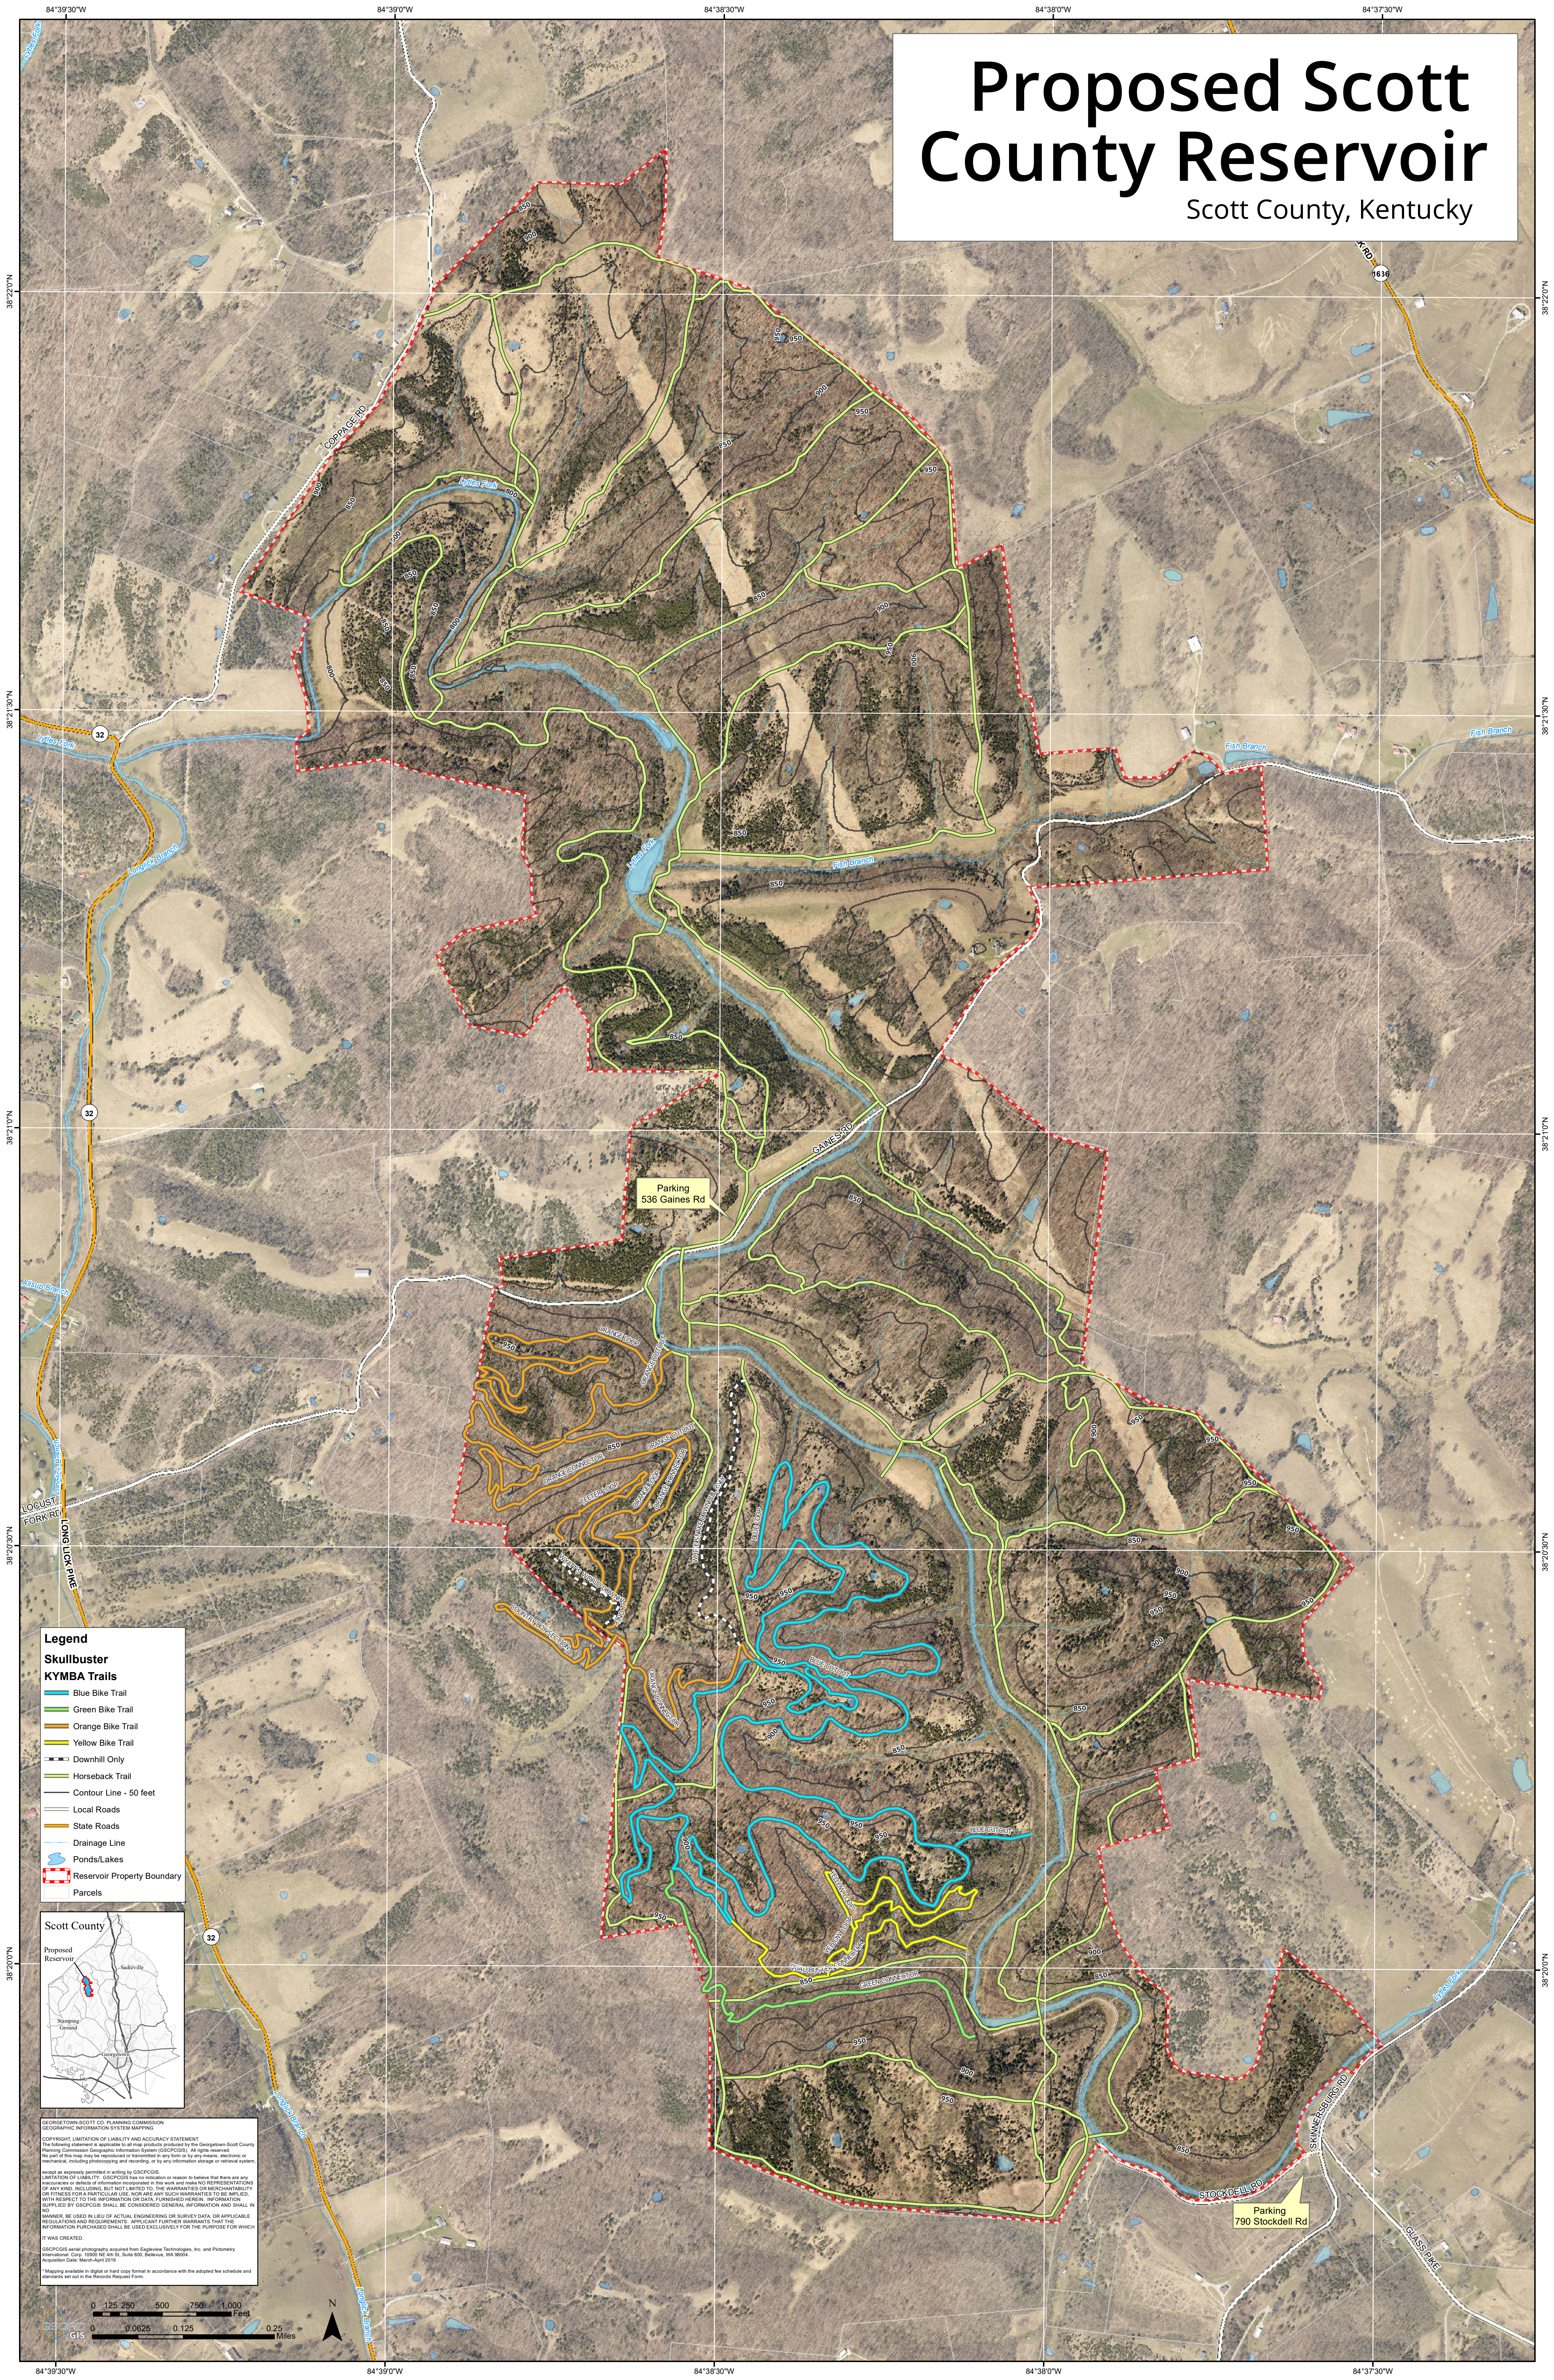

Proposed Scott County Reservoir

Scott County, Kentucky

Legend

Skullbuster

KYMBA Trails

- Blue Bike Trail
- Green Bike Trail
- Orange Bike Trail
- Yellow Bike Trail
- Downhill Only
- Horseback Trail
- Contour Line - 50 feet
- Local Roads
- State Roads
- Drainage Line
- Ponds/Lakes
- Reservoir Property Boundary
- Parcels