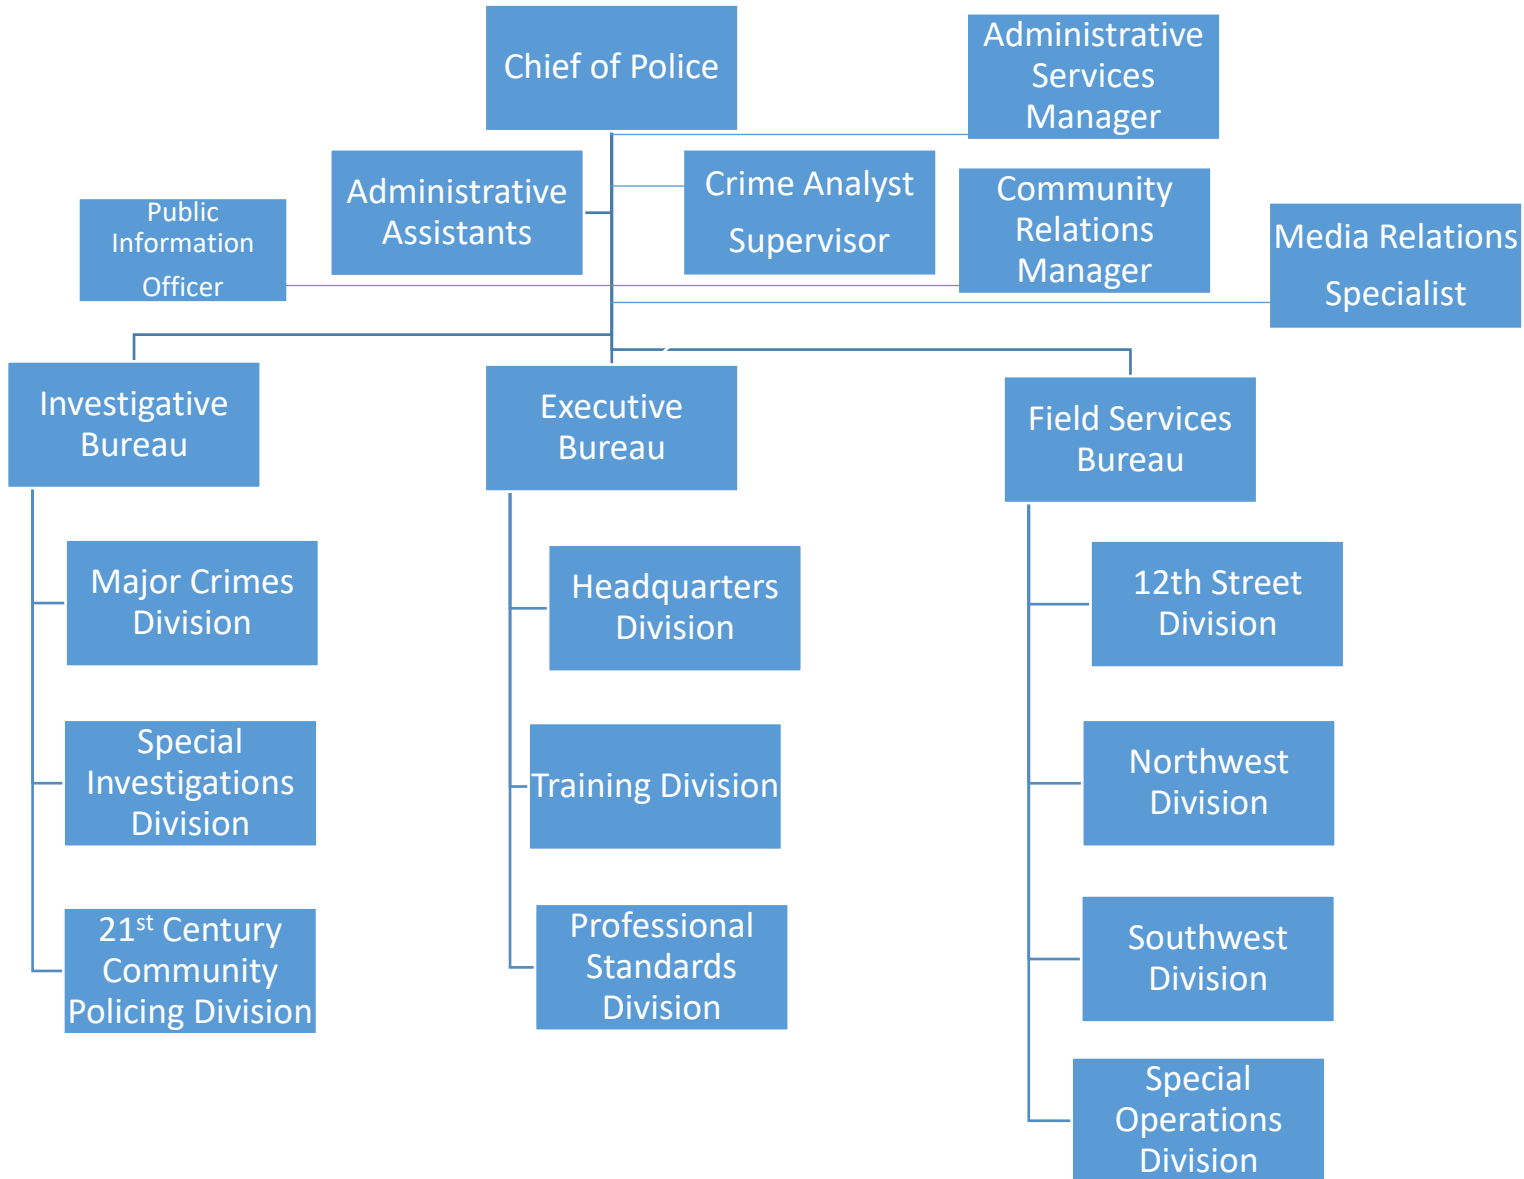

LITTLE ROCK POLICE DEPARTMENT

Chain of Command

April 2025

LITTLE ROCK POLICE DEPARTMENT ORGANIZATIONAL CHART

LITTLE ROCK POLICE DEPARTMENT MAJOR CRIMES DIVISION

LITTLE ROCK POLICE DEPARTMENT SPECIAL INVESTIGATIONS DIVISION

LITTLE ROCK POLICE DEPARTMENT

21st Century Community Policing Division

LITTLE ROCK POLICE DEPARTMENT HEADQUARTERS DIVISION

LITTLE ROCK POLICE DEPARTMENT TRAINING DIVISION

LITTLE ROCK POLICE DEPARTMENT
ADMINISTRATIVE SERVICES SECTION

LITTLE ROCK POLICE DEPARTMENT PROFESSIONAL STANDARDS DIVISION

LITTLE ROCK POLICE DEPARTMENT

12th Street Station

LITTLE ROCK POLICE DEPARTMENT NORTHWEST DIVISION

LITTLE ROCK POLICE DEPARTMENT SOUTHWEST DIVISION

LITTLE ROCK POLICE DEPARTMENT SPECIAL OPERATIONS DIVISION