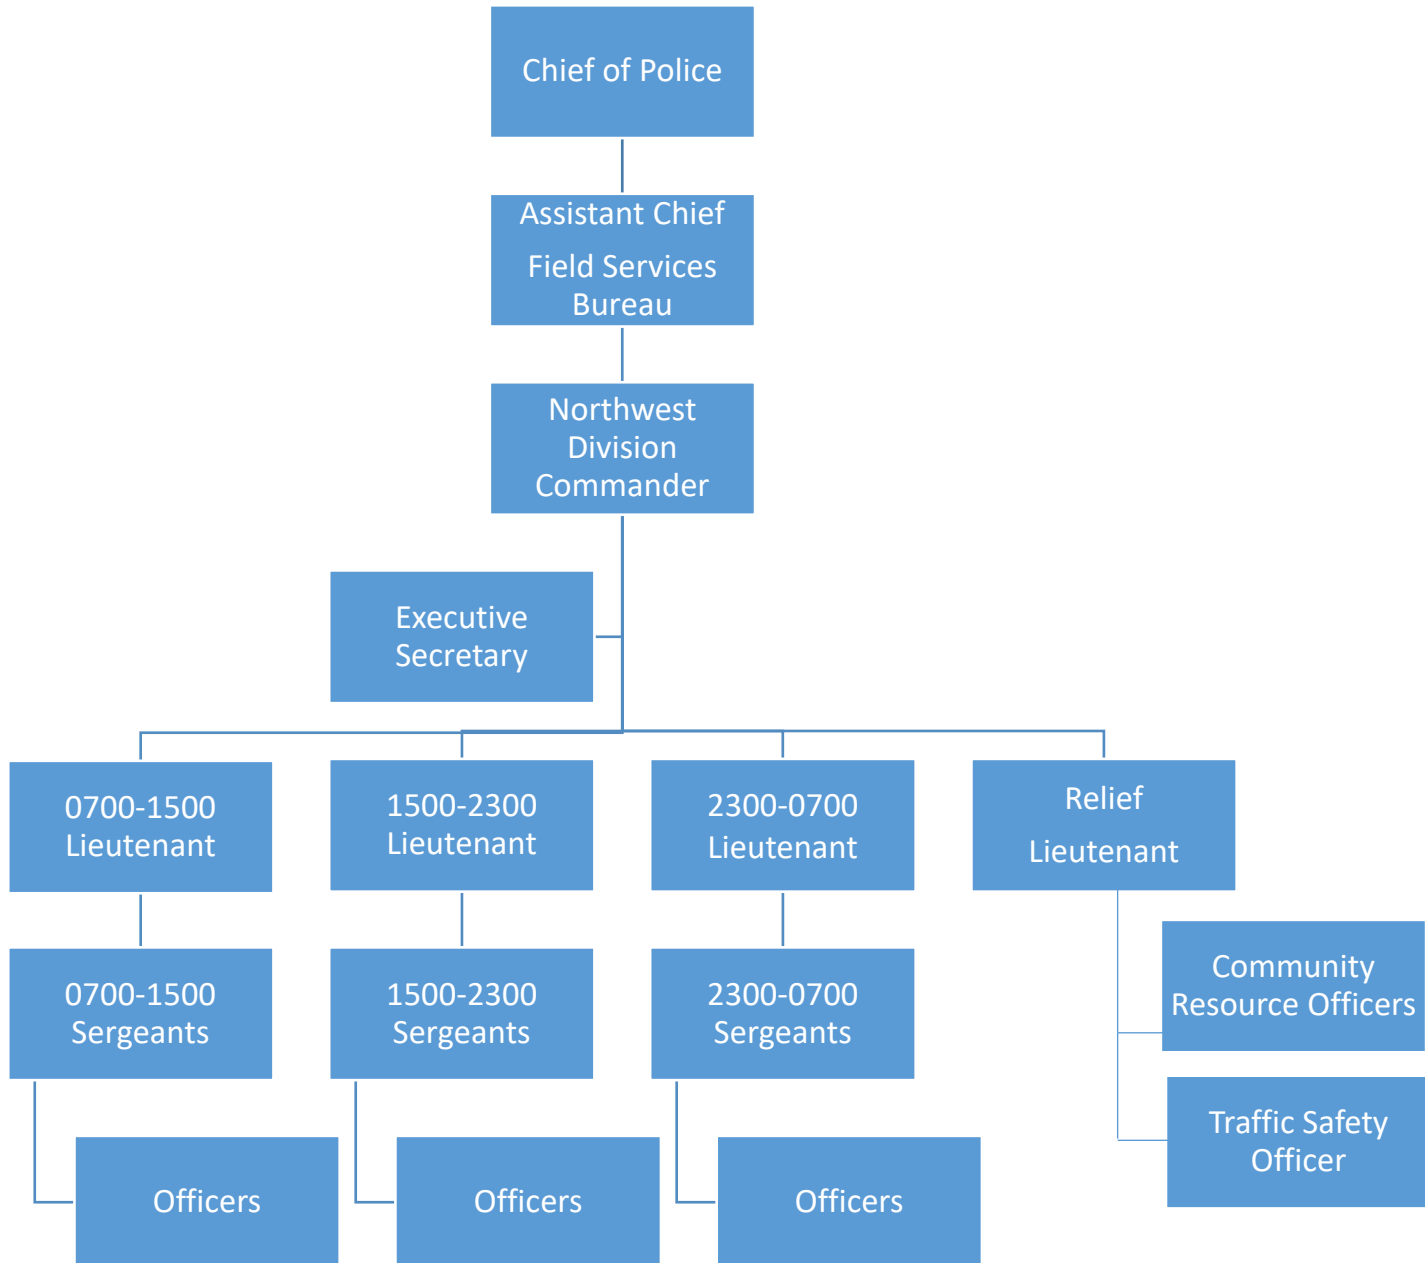

LITTLE ROCK POLICE DEPARTMENT

21st Century Community Policing Division

LITTLE ROCK POLICE DEPARTMENT HEADQUARTERS DIVISION

LITTLE ROCK POLICE DEPARTMENT TRAINING DIVISION

LITTLE ROCK POLICE DEPARTMENT
ADMINISTRATIVE SERVICES SECTION

LITTLE ROCK POLICE DEPARTMENT PROFESSIONAL STANDARDS DIVISION

LITTLE ROCK POLICE DEPARTMENT

12th Street Station

LITTLE ROCK POLICE DEPARTMENT NORTHWEST DIVISION

LITTLE ROCK POLICE DEPARTMENT SOUTHWEST DIVISION

LITTLE ROCK POLICE DEPARTMENT SPECIAL OPERATIONS DIVISION