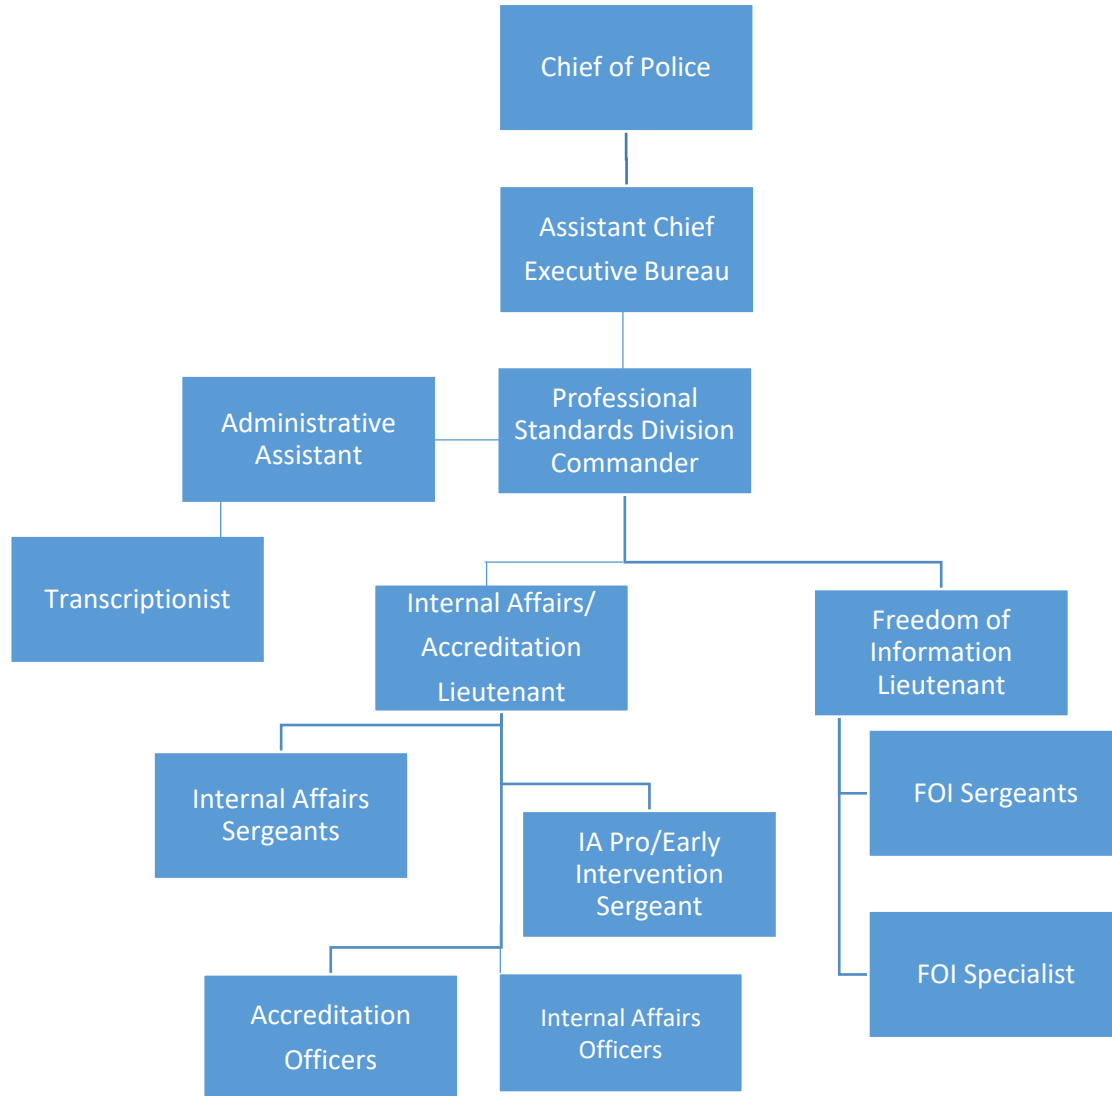

LITTLE ROCK POLICE DEPARTMENT

Chain of Command

April 2025

LITTLE ROCK POLICE DEPARTMENT ORGANIZATIONAL CHART

LITTLE ROCK POLICE DEPARTMENT MAJOR CRIMES DIVISION

LITTLE ROCK POLICE DEPARTMENT SPECIAL INVESTIGATIONS DIVISION

LITTLE ROCK POLICE DEPARTMENT

21st Century Community Policing Division

LITTLE ROCK POLICE DEPARTMENT HEADQUARTERS DIVISION

LITTLE ROCK POLICE DEPARTMENT TRAINING DIVISION

LITTLE ROCK POLICE DEPARTMENT
ADMINISTRATIVE SERVICES SECTION

LITTLE ROCK POLICE DEPARTMENT PROFESSIONAL STANDARDS DIVISION

LITTLE ROCK POLICE DEPARTMENT

12th Street Station

LITTLE ROCK POLICE DEPARTMENT NORTHWEST DIVISION

LITTLE ROCK POLICE DEPARTMENT SOUTHWEST DIVISION

LITTLE ROCK POLICE DEPARTMENT SPECIAL OPERATIONS DIVISION