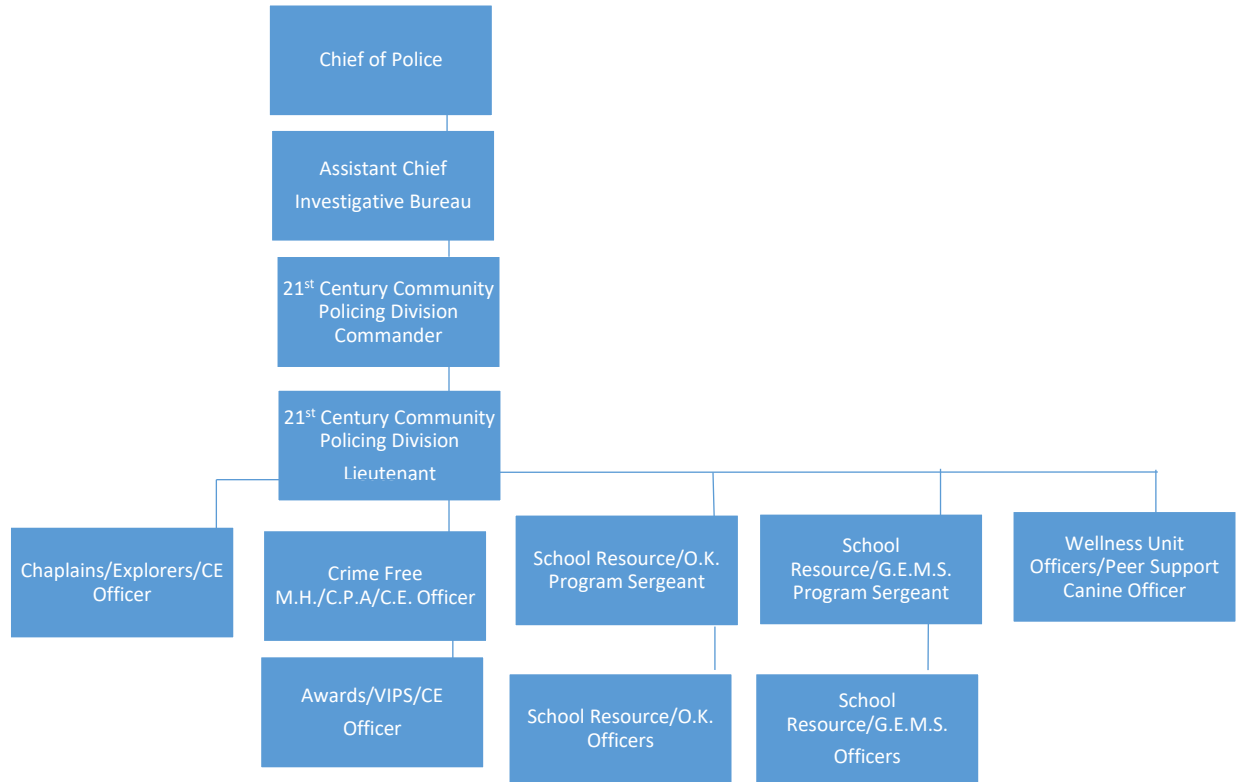

LITTLE ROCK POLICE DEPARTMENT

Chain of Command

April 2025

LITTLE ROCK POLICE DEPARTMENT ORGANIZATIONAL CHART

LITTLE ROCK POLICE DEPARTMENT MAJOR CRIMES DIVISION

LITTLE ROCK POLICE DEPARTMENT SPECIAL INVESTIGATIONS DIVISION

LITTLE ROCK POLICE DEPARTMENT

21st Century Community Policing Division

LITTLE ROCK POLICE DEPARTMENT HEADQUARTERS DIVISION

LITTLE ROCK POLICE DEPARTMENT TRAINING DIVISION

LITTLE ROCK POLICE DEPARTMENT
ADMINISTRATIVE SERVICES SECTION

LITTLE ROCK POLICE DEPARTMENT PROFESSIONAL STANDARDS DIVISION

LITTLE ROCK POLICE DEPARTMENT

12th Street Station

LITTLE ROCK POLICE DEPARTMENT NORTHWEST DIVISION

LITTLE ROCK POLICE DEPARTMENT SOUTHWEST DIVISION

LITTLE ROCK POLICE DEPARTMENT SPECIAL OPERATIONS DIVISION