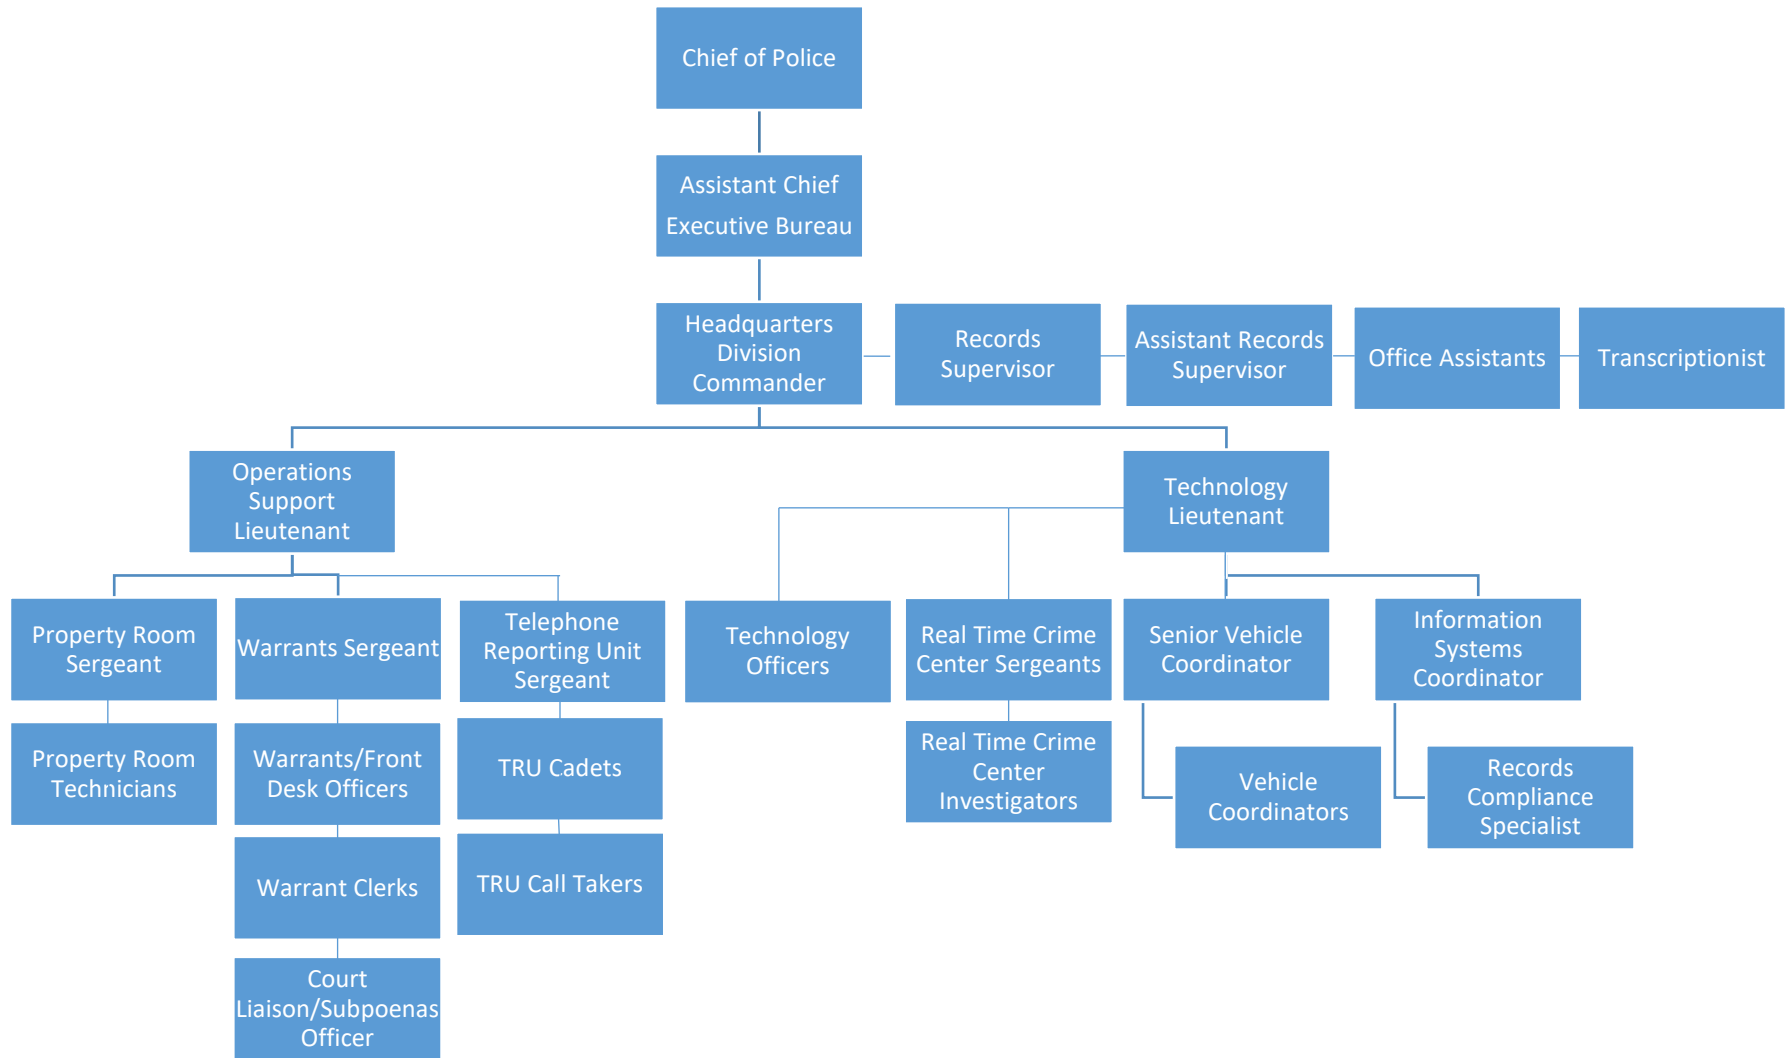

LITTLE ROCK POLICE DEPARTMENT

Chain of Command

April 2025

LITTLE ROCK POLICE DEPARTMENT ORGANIZATIONAL CHART

LITTLE ROCK POLICE DEPARTMENT MAJOR CRIMES DIVISION

LITTLE ROCK POLICE DEPARTMENT SPECIAL INVESTIGATIONS DIVISION

LITTLE ROCK POLICE DEPARTMENT

21st Century Community Policing Division

LITTLE ROCK POLICE DEPARTMENT HEADQUARTERS DIVISION

LITTLE ROCK POLICE DEPARTMENT TRAINING DIVISION

LITTLE ROCK POLICE DEPARTMENT
ADMINISTRATIVE SERVICES SECTION

LITTLE ROCK POLICE DEPARTMENT PROFESSIONAL STANDARDS DIVISION

LITTLE ROCK POLICE DEPARTMENT

12th Street Station

LITTLE ROCK POLICE DEPARTMENT NORTHWEST DIVISION

LITTLE ROCK POLICE DEPARTMENT SOUTHWEST DIVISION

LITTLE ROCK POLICE DEPARTMENT SPECIAL OPERATIONS DIVISION