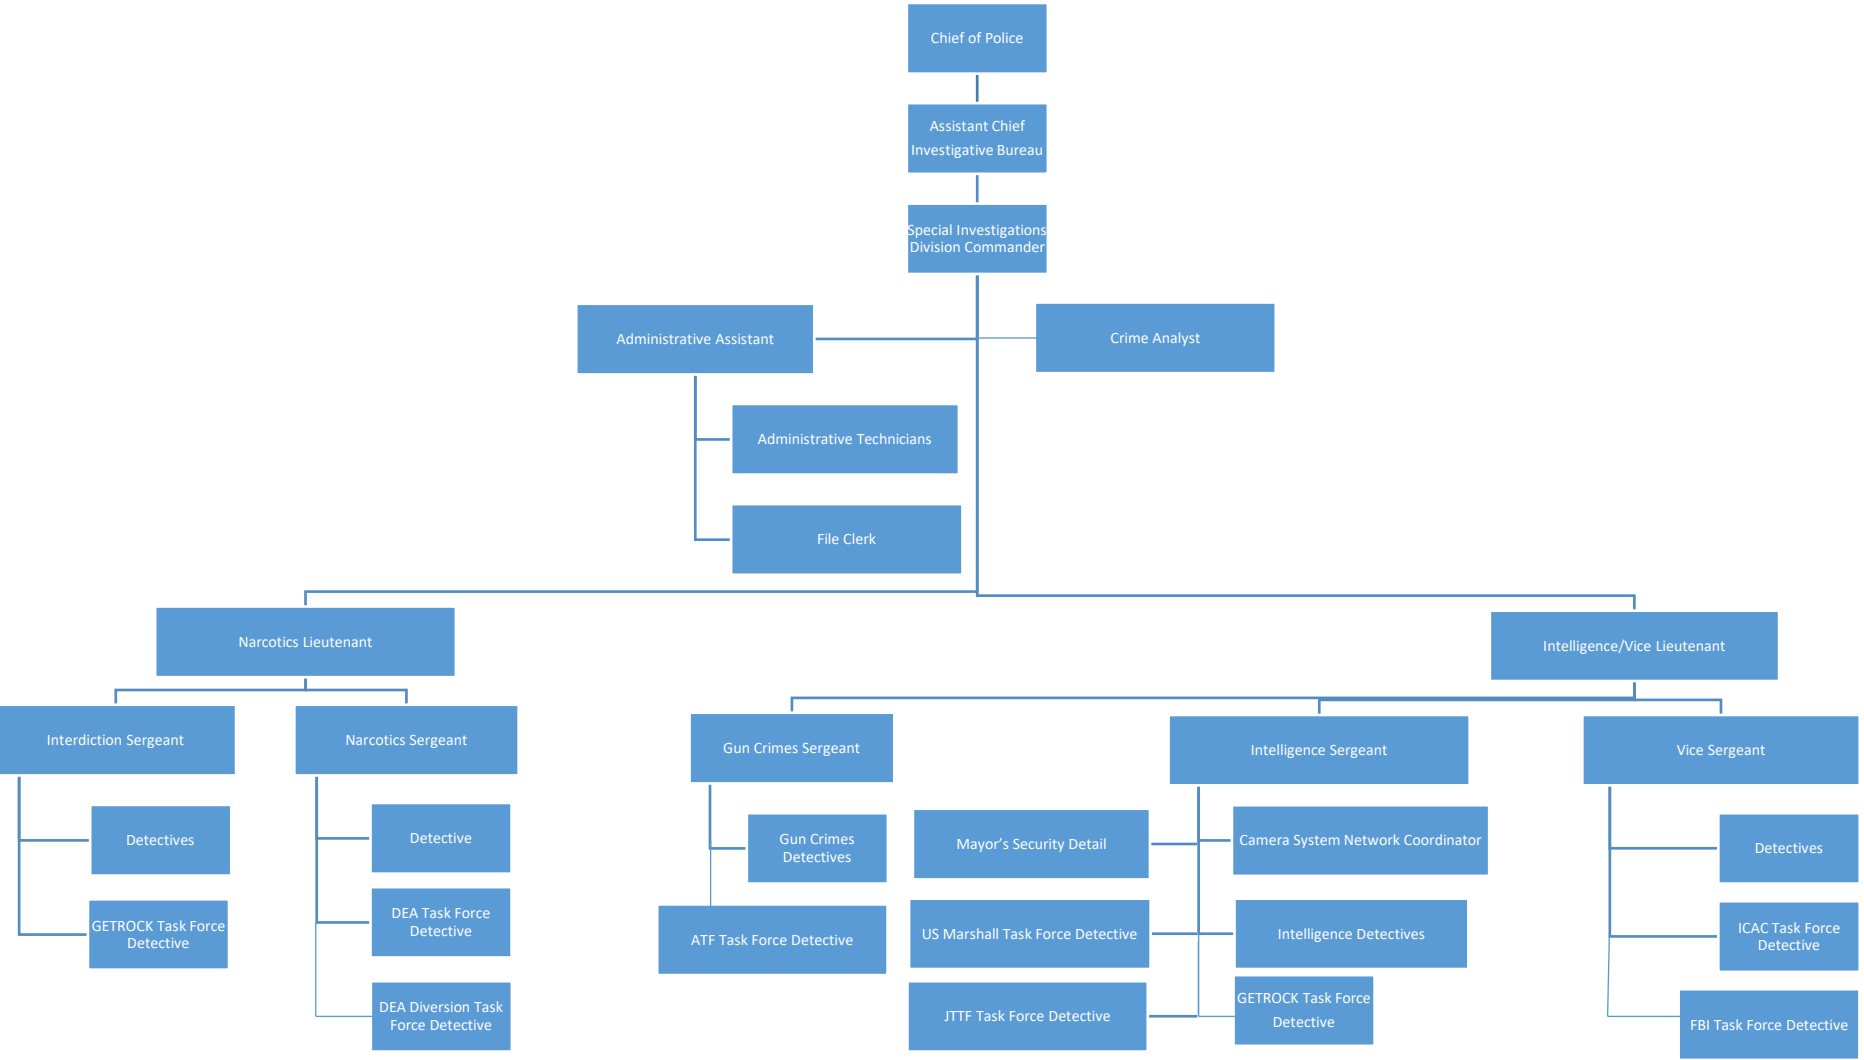

LITTLE ROCK POLICE DEPARTMENT

Chain of Command

April 2025

LITTLE ROCK POLICE DEPARTMENT ORGANIZATIONAL CHART

LITTLE ROCK POLICE DEPARTMENT MAJOR CRIMES DIVISION

LITTLE ROCK POLICE DEPARTMENT SPECIAL INVESTIGATIONS DIVISION

LITTLE ROCK POLICE DEPARTMENT

21st Century Community Policing Division

LITTLE ROCK POLICE DEPARTMENT HEADQUARTERS DIVISION

LITTLE ROCK POLICE DEPARTMENT TRAINING DIVISION

LITTLE ROCK POLICE DEPARTMENT
ADMINISTRATIVE SERVICES SECTION

LITTLE ROCK POLICE DEPARTMENT PROFESSIONAL STANDARDS DIVISION

LITTLE ROCK POLICE DEPARTMENT

12th Street Station

LITTLE ROCK POLICE DEPARTMENT NORTHWEST DIVISION

LITTLE ROCK POLICE DEPARTMENT SOUTHWEST DIVISION

LITTLE ROCK POLICE DEPARTMENT SPECIAL OPERATIONS DIVISION