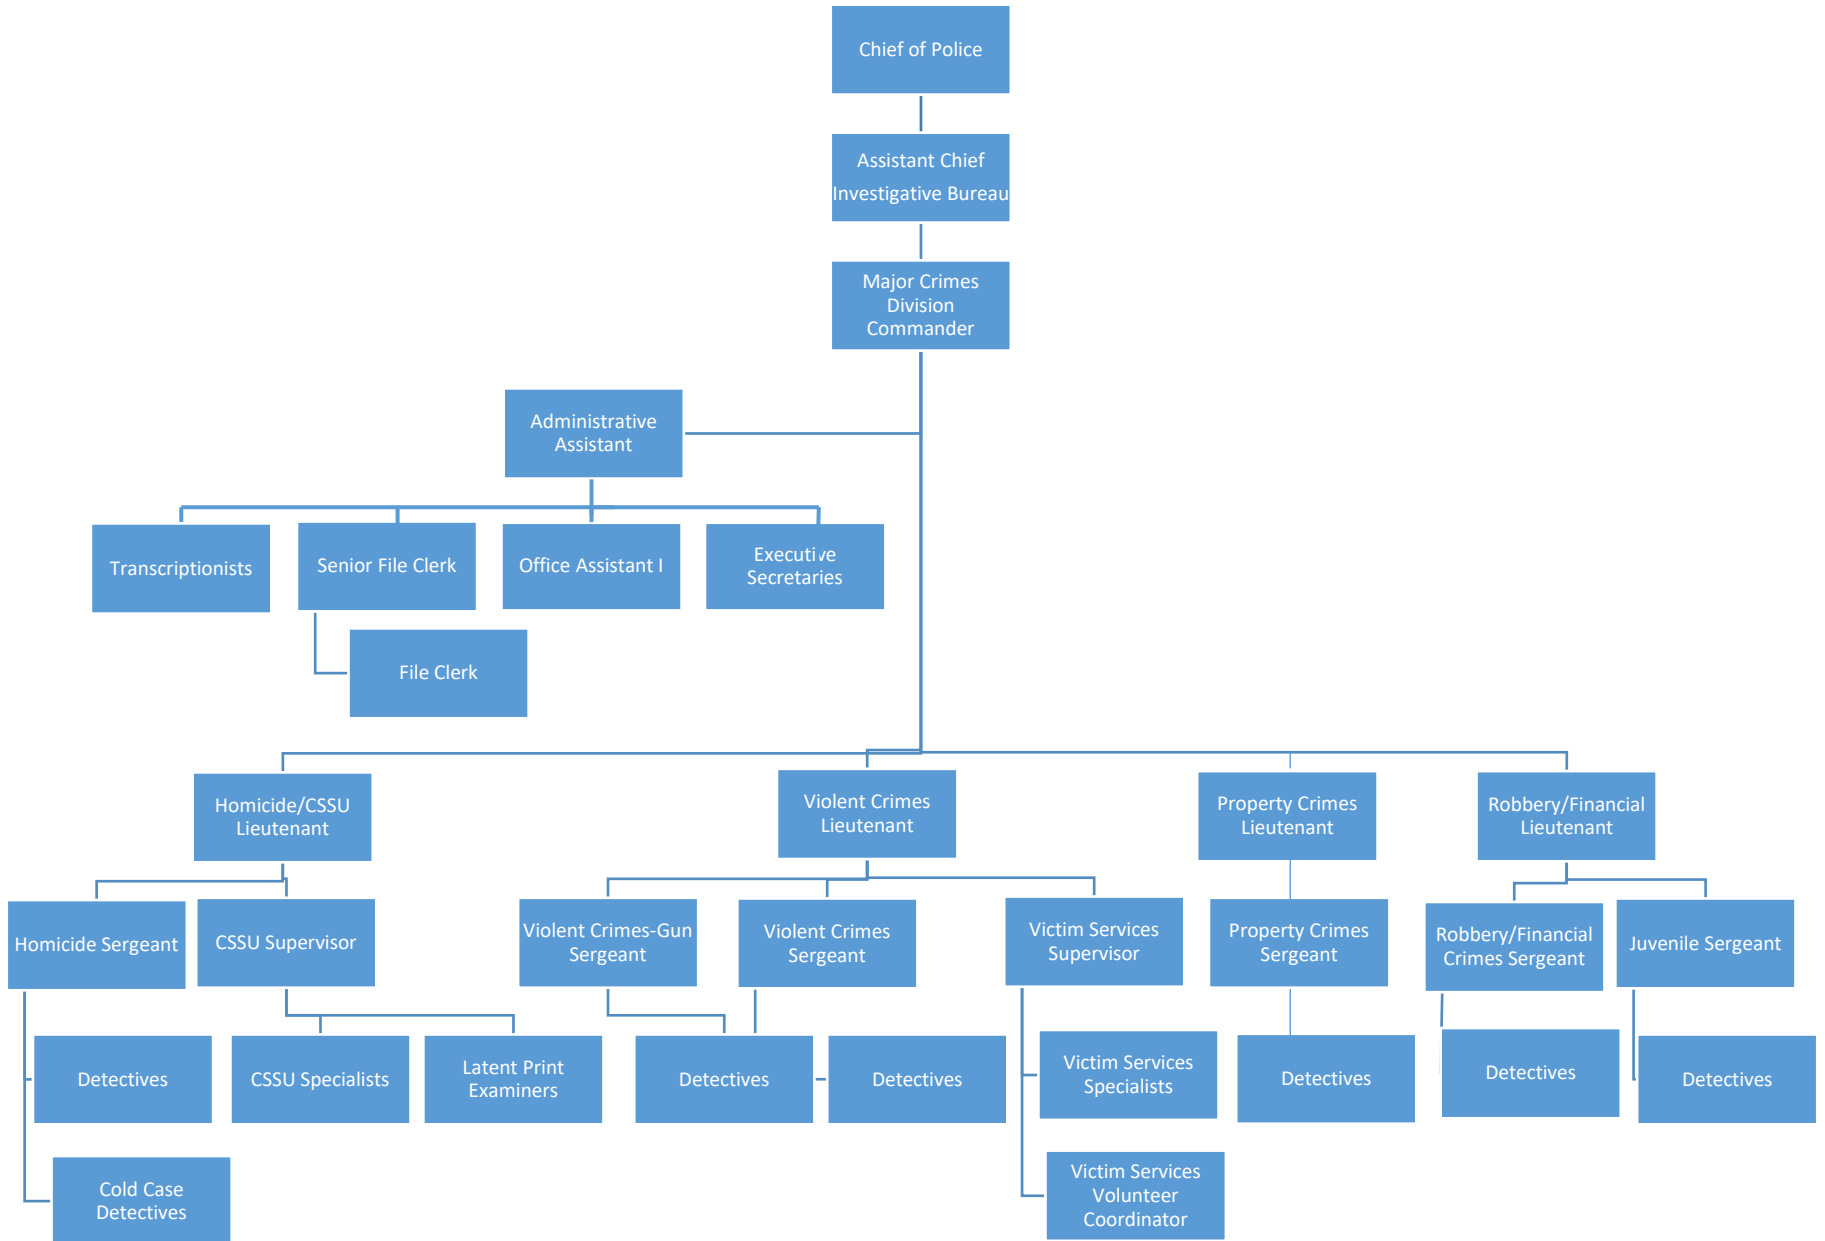

LITTLE ROCK POLICE DEPARTMENT

Chain of Command

April 2025

LITTLE ROCK POLICE DEPARTMENT ORGANIZATIONAL CHART

LITTLE ROCK POLICE DEPARTMENT MAJOR CRIMES DIVISION

LITTLE ROCK POLICE DEPARTMENT SPECIAL INVESTIGATIONS DIVISION

LITTLE ROCK POLICE DEPARTMENT

21st Century Community Policing Division

LITTLE ROCK POLICE DEPARTMENT HEADQUARTERS DIVISION

LITTLE ROCK POLICE DEPARTMENT TRAINING DIVISION

LITTLE ROCK POLICE DEPARTMENT
ADMINISTRATIVE SERVICES SECTION

LITTLE ROCK POLICE DEPARTMENT PROFESSIONAL STANDARDS DIVISION

LITTLE ROCK POLICE DEPARTMENT

12th Street Station

LITTLE ROCK POLICE DEPARTMENT NORTHWEST DIVISION

LITTLE ROCK POLICE DEPARTMENT SOUTHWEST DIVISION

LITTLE ROCK POLICE DEPARTMENT SPECIAL OPERATIONS DIVISION