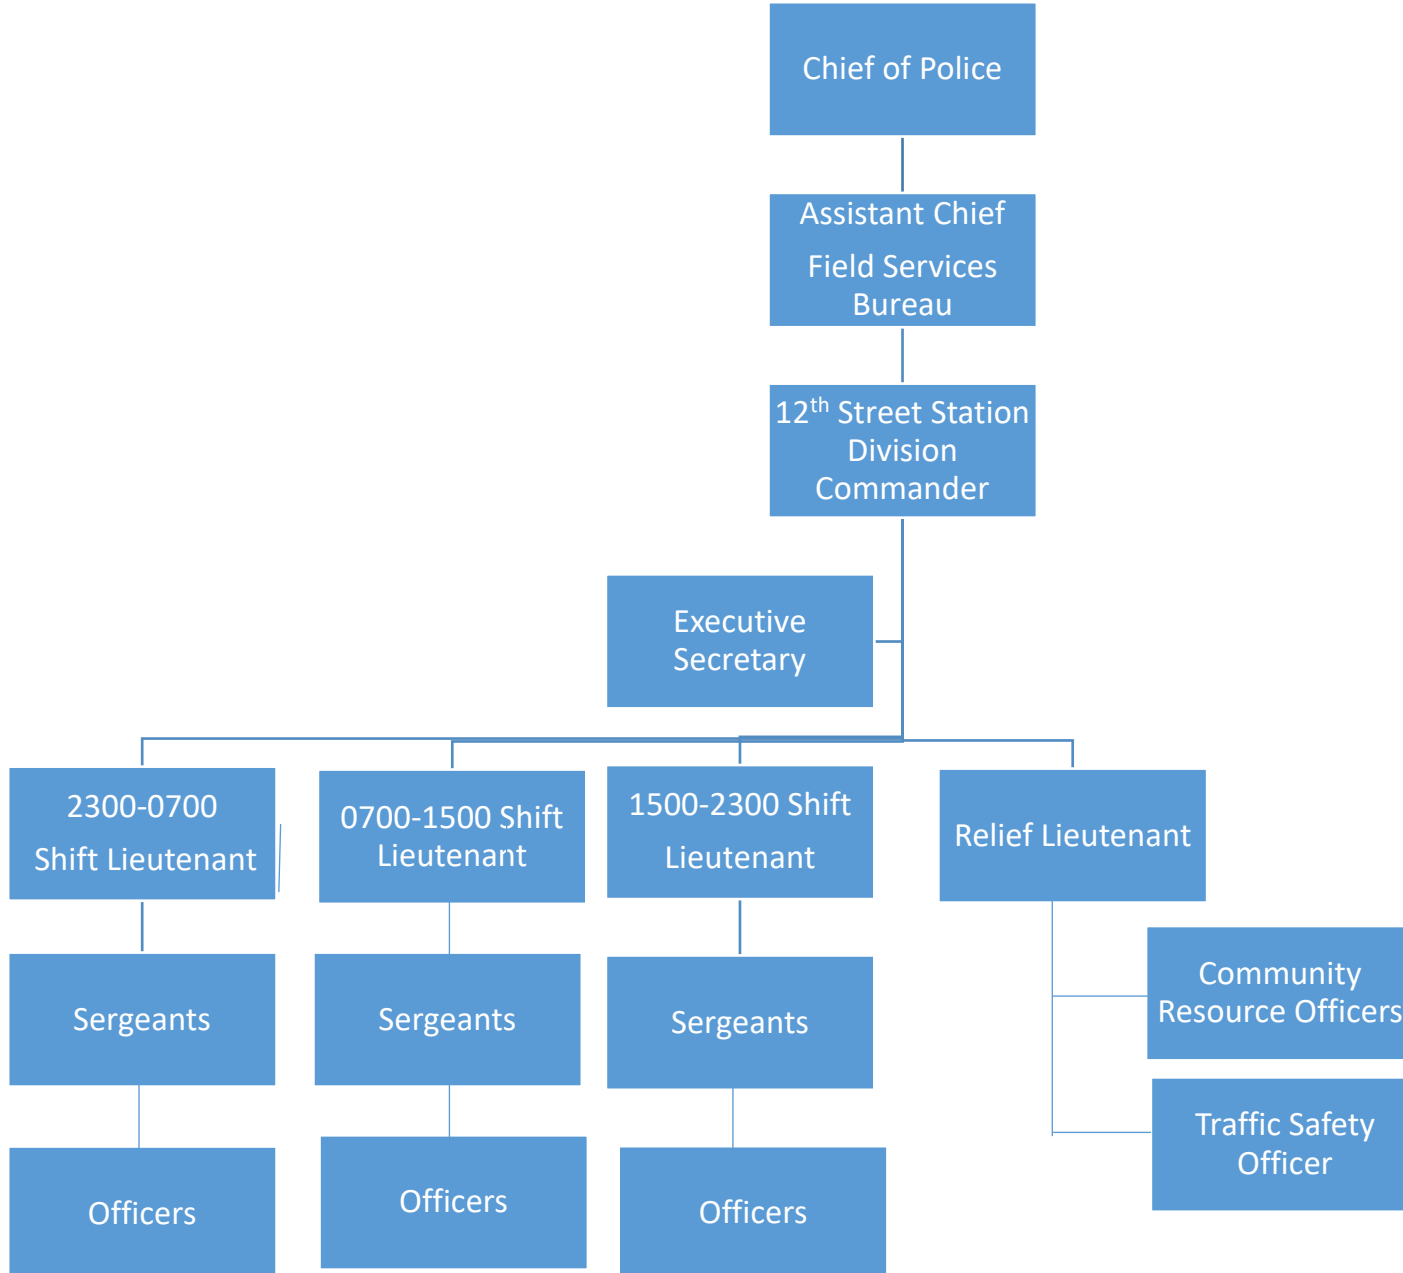

LITTLE ROCK POLICE DEPARTMENT

Chain of Command

April 2025

LITTLE ROCK POLICE DEPARTMENT ORGANIZATIONAL CHART

LITTLE ROCK POLICE DEPARTMENT MAJOR CRIMES DIVISION

LITTLE ROCK POLICE DEPARTMENT SPECIAL INVESTIGATIONS DIVISION

LITTLE ROCK POLICE DEPARTMENT

21st Century Community Policing Division

LITTLE ROCK POLICE DEPARTMENT HEADQUARTERS DIVISION

LITTLE ROCK POLICE DEPARTMENT TRAINING DIVISION

LITTLE ROCK POLICE DEPARTMENT
ADMINISTRATIVE SERVICES SECTION

LITTLE ROCK POLICE DEPARTMENT PROFESSIONAL STANDARDS DIVISION

LITTLE ROCK POLICE DEPARTMENT

12th Street Station

LITTLE ROCK POLICE DEPARTMENT NORTHWEST DIVISION

LITTLE ROCK POLICE DEPARTMENT SOUTHWEST DIVISION

LITTLE ROCK POLICE DEPARTMENT SPECIAL OPERATIONS DIVISION