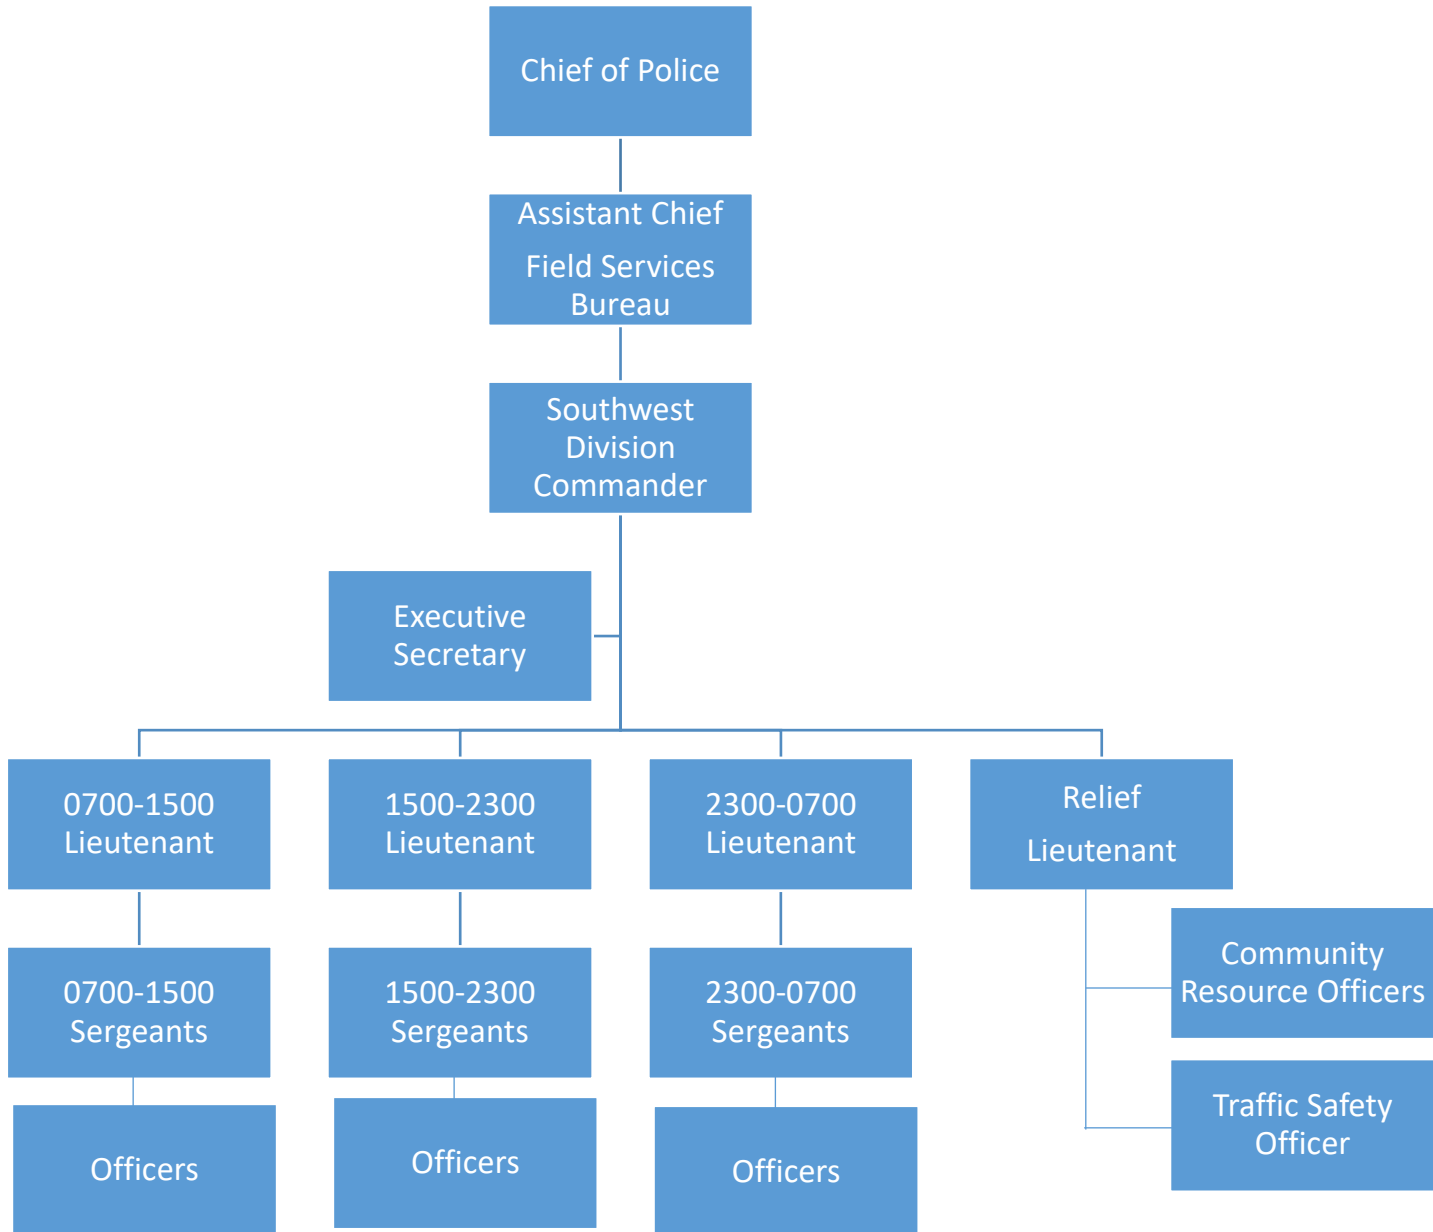

LITTLE ROCK POLICE DEPARTMENT

21st Century Community Policing Division

LITTLE ROCK POLICE DEPARTMENT HEADQUARTERS DIVISION

LITTLE ROCK POLICE DEPARTMENT TRAINING DIVISION

LITTLE ROCK POLICE DEPARTMENT
ADMINISTRATIVE SERVICES SECTION

LITTLE ROCK POLICE DEPARTMENT PROFESSIONAL STANDARDS DIVISION

LITTLE ROCK POLICE DEPARTMENT

12th Street Station

LITTLE ROCK POLICE DEPARTMENT NORTHWEST DIVISION

LITTLE ROCK POLICE DEPARTMENT SOUTHWEST DIVISION

LITTLE ROCK POLICE DEPARTMENT SPECIAL OPERATIONS DIVISION