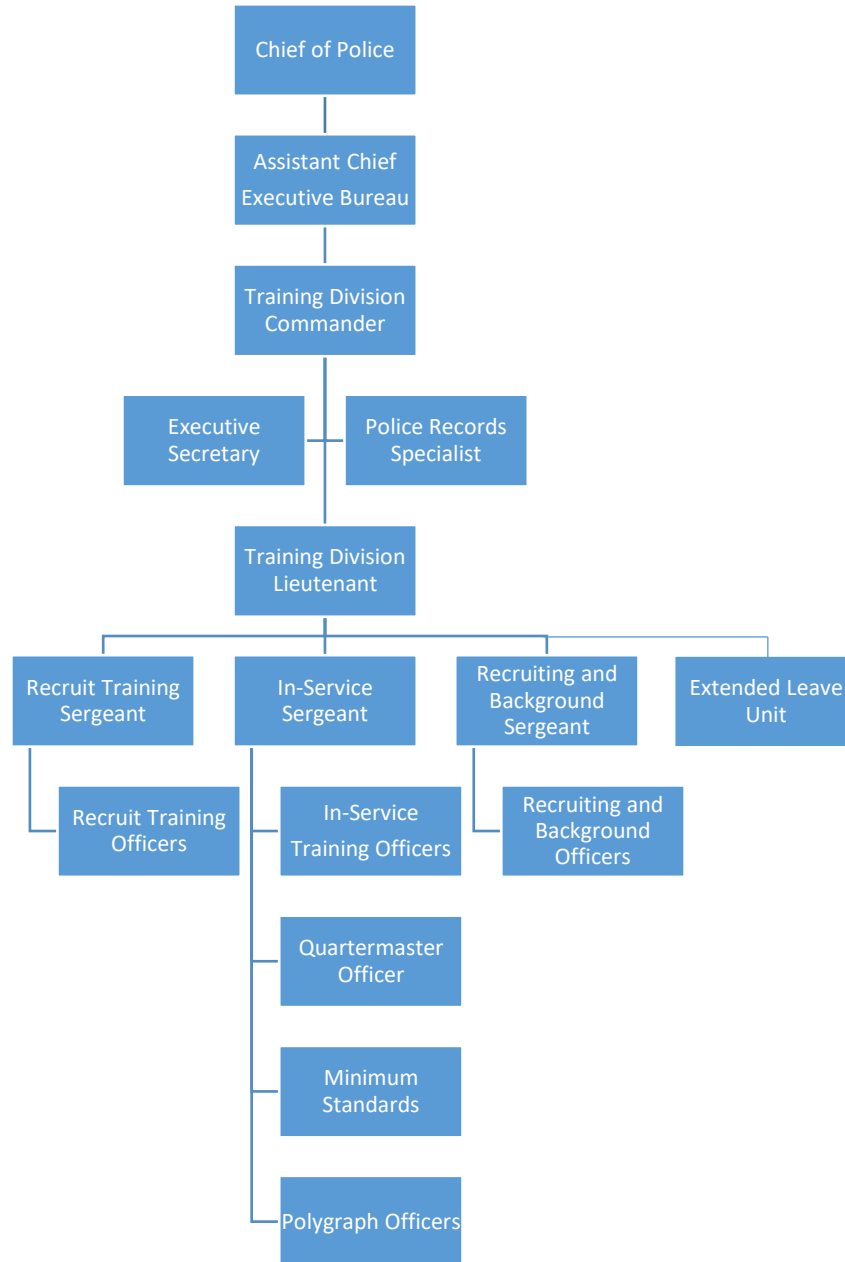

LITTLE ROCK POLICE DEPARTMENT

Chain of Command

April 2025

LITTLE ROCK POLICE DEPARTMENT ORGANIZATIONAL CHART

LITTLE ROCK POLICE DEPARTMENT MAJOR CRIMES DIVISION

LITTLE ROCK POLICE DEPARTMENT SPECIAL INVESTIGATIONS DIVISION

LITTLE ROCK POLICE DEPARTMENT

21st Century Community Policing Division

LITTLE ROCK POLICE DEPARTMENT HEADQUARTERS DIVISION

LITTLE ROCK POLICE DEPARTMENT TRAINING DIVISION

LITTLE ROCK POLICE DEPARTMENT
ADMINISTRATIVE SERVICES SECTION

LITTLE ROCK POLICE DEPARTMENT PROFESSIONAL STANDARDS DIVISION

LITTLE ROCK POLICE DEPARTMENT

12th Street Station

LITTLE ROCK POLICE DEPARTMENT NORTHWEST DIVISION

LITTLE ROCK POLICE DEPARTMENT SOUTHWEST DIVISION

LITTLE ROCK POLICE DEPARTMENT SPECIAL OPERATIONS DIVISION