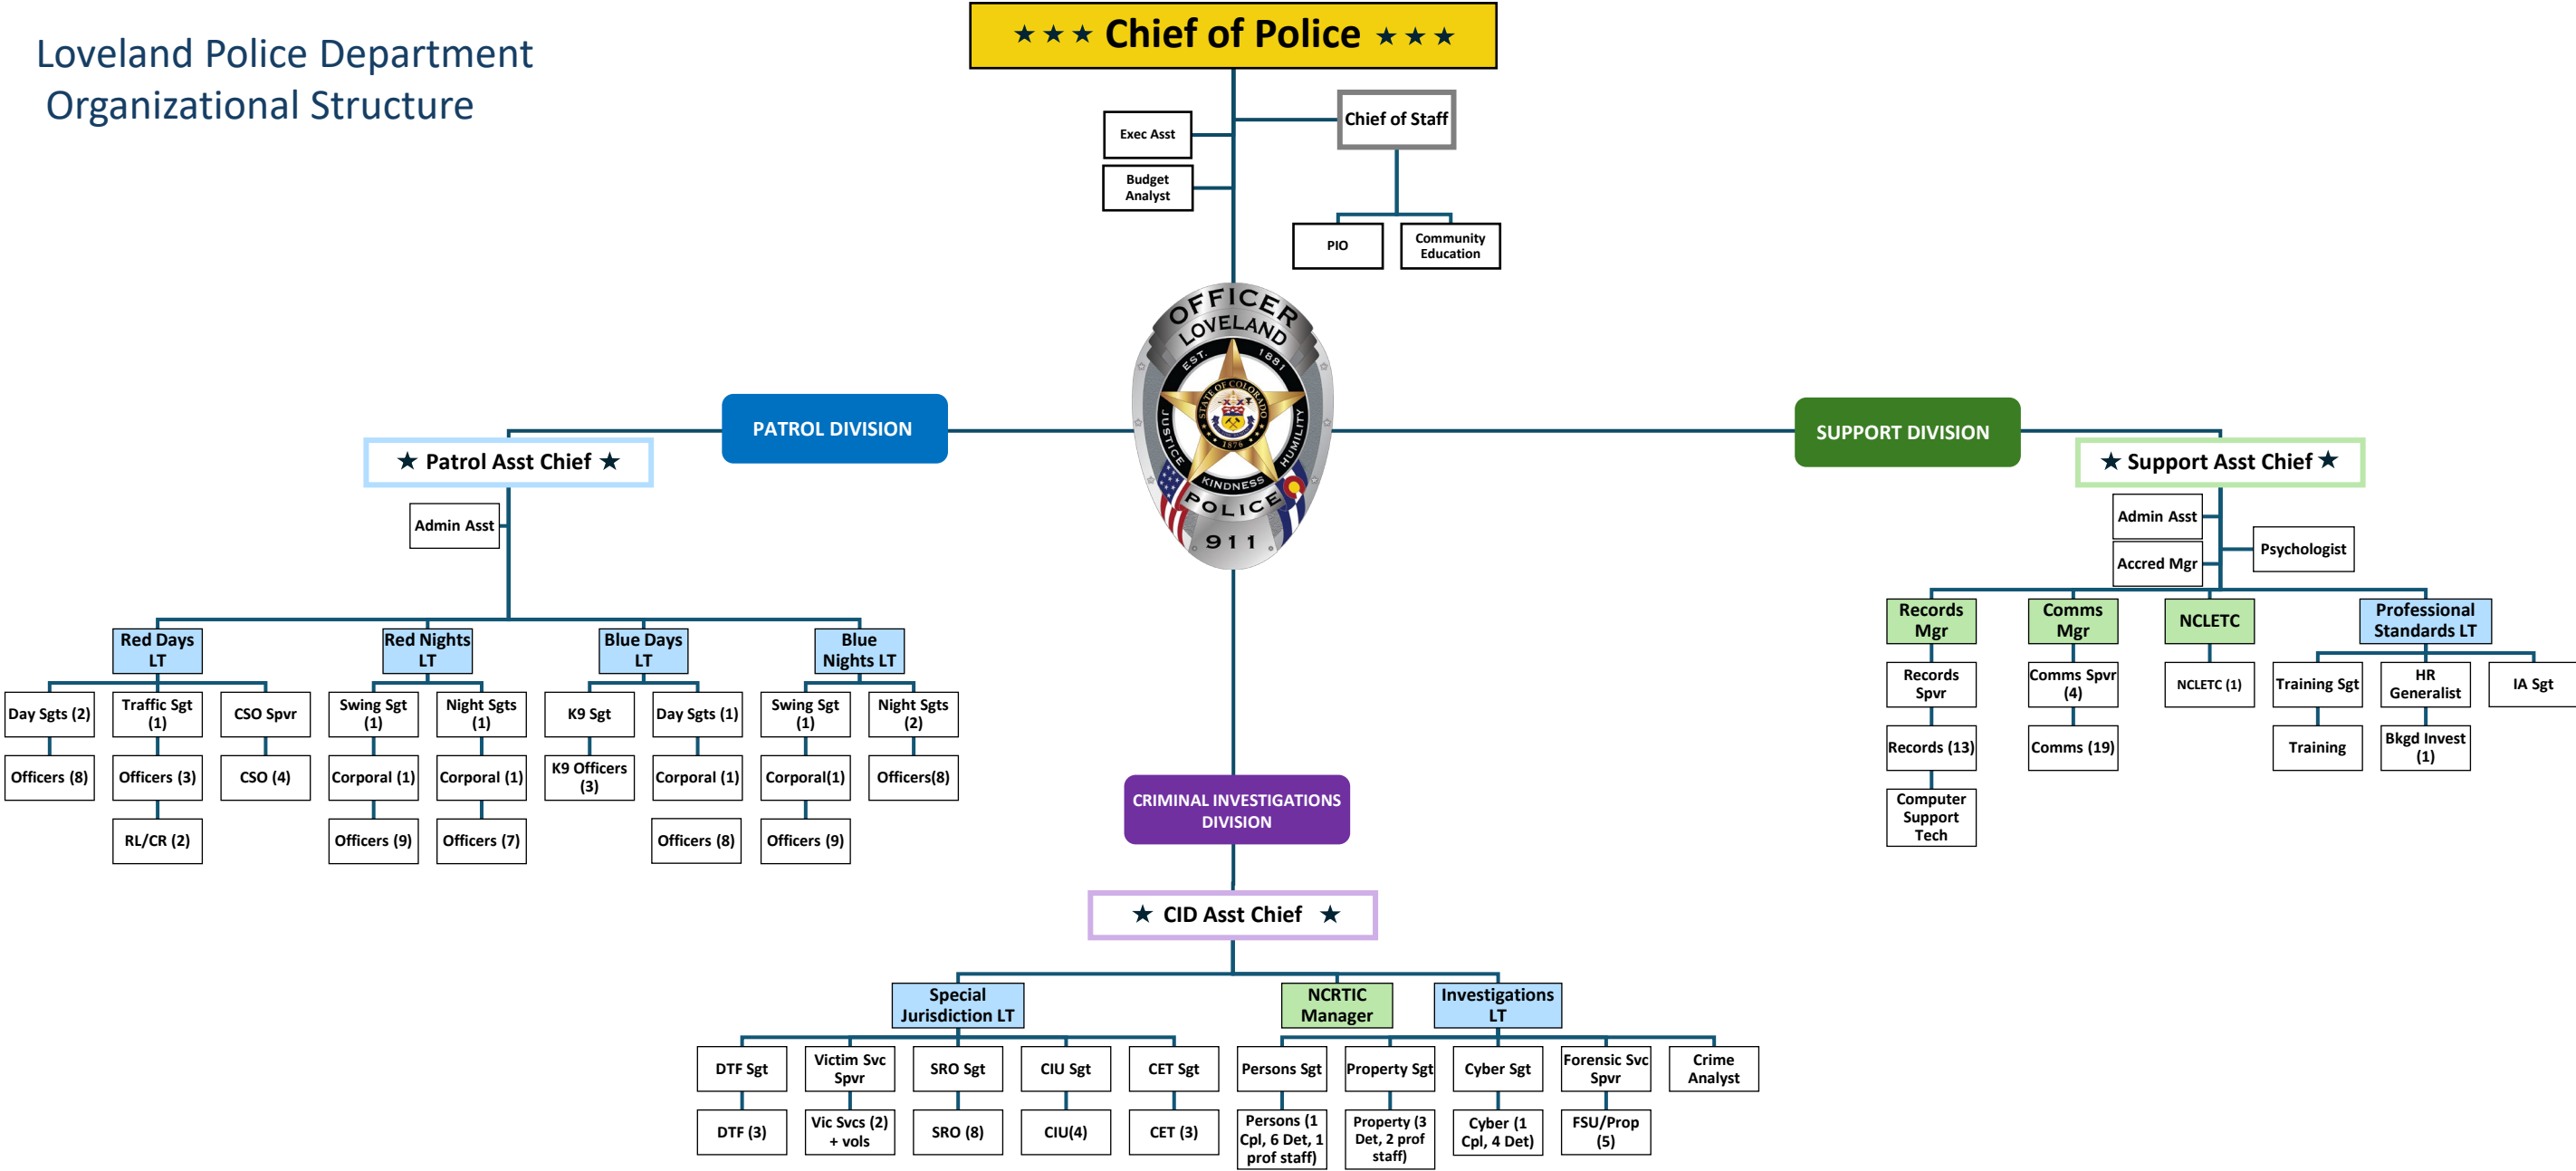

Loveland Police Department Organizational Structure

OFFICE OF THE CHIEF		PATROL DIVISION		CRIMINAL INVESTIGATIONS DIVISION		SUPPORT DIVISION	
Sworn	1	Sworn	74	Sworn	43	Sworn	4
Professional Staff	4	Professional Staff	6	Professional Staff	14	Professional Staff	46
Part time Staff	1	Part time Staff	2	Part time Staff	0	Part time Staff	2
TOTAL	6	TOTAL	82	TOTAL	57	TOTAL	52