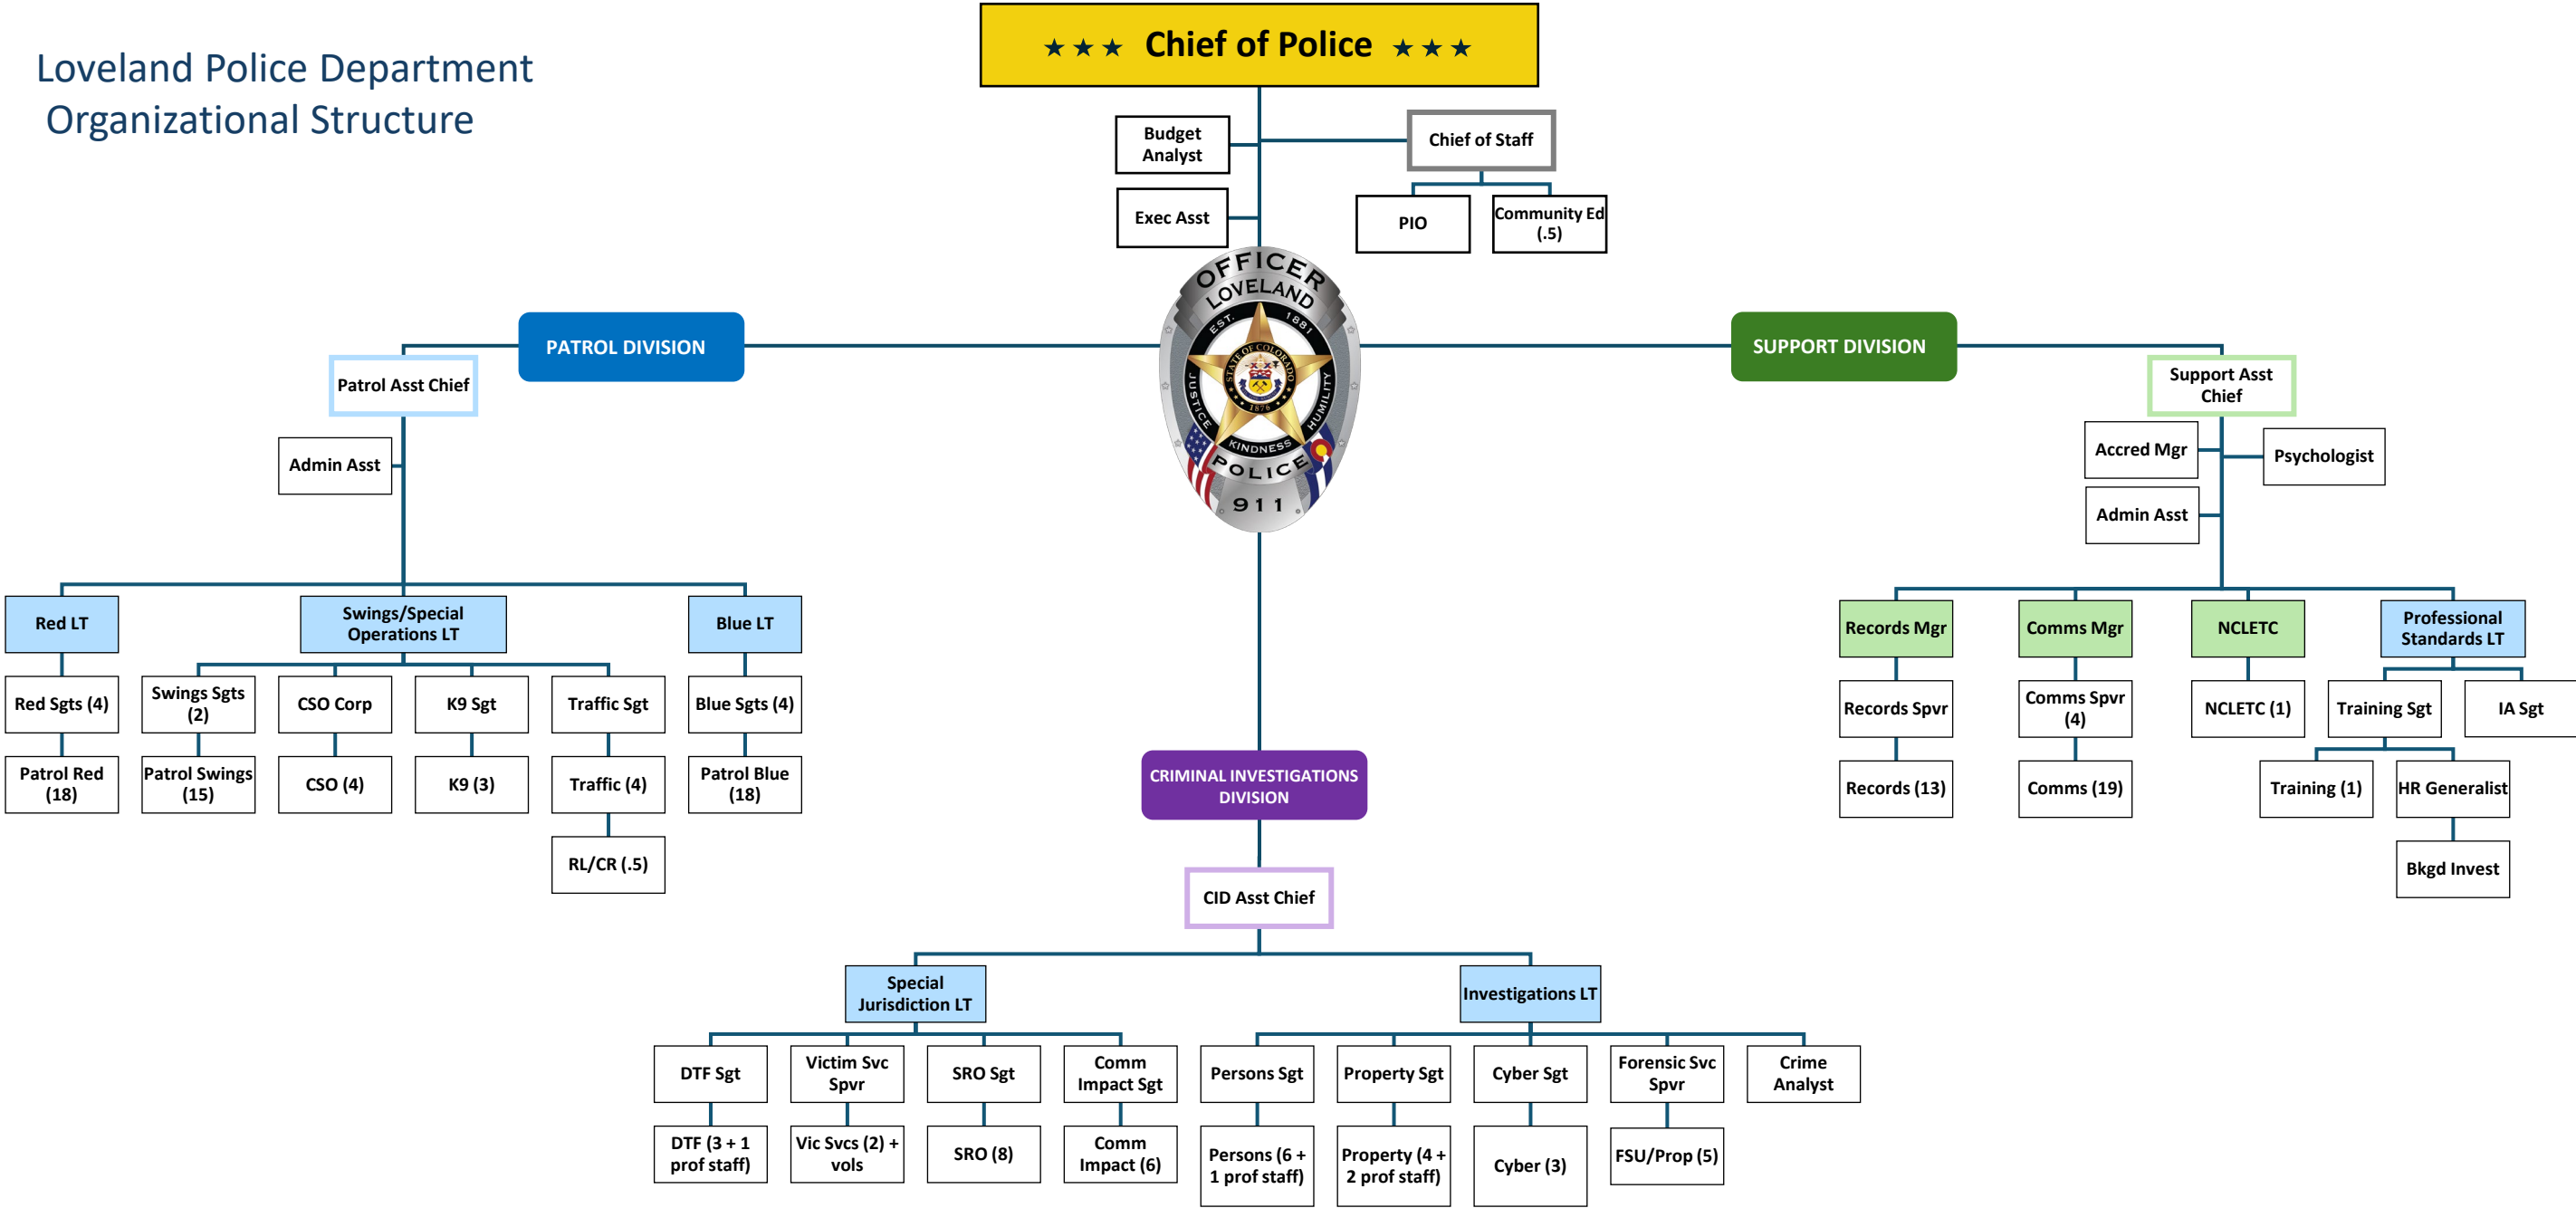

# Loveland Police Department Organizational Structure

OFFICE OF THE CHIEF		PATROL DIVISION		CRIMINAL INVESTIGATIONS DIVISION		SUPPORT DIVISION	
Sworn	1	Sworn	74	Sworn	39	Sworn	5
Professional Staff	4	Professional Staff	6	Professional Staff	14	Professional Staff	45
Part time Staff	1	Part time Staff	1	Part time Staff	0	Part time Staff	4
<b>TOTAL</b>	<b>6</b>	<b>TOTAL</b>	<b>81</b>	<b>TOTAL</b>	<b>53</b>	<b>TOTAL</b>	<b>54</b>